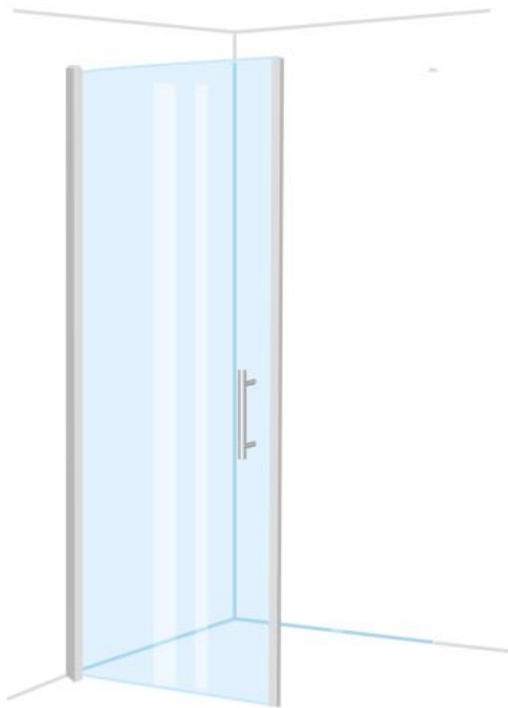

IGLOO C SILVER 90 T

Item number: 1471033

Pivotal straight door in clear glass with grip-friendly handle. When the shower is not in use, the door can be turned inwards to gain space. The shower door is stable with a wall profile in anodised aluminum. The door has lifting hinges so that it does not touch the floor when opening. 6 mm toughened safety glass. Height 2000 mm. Can be installed with surface-mounted pipes, 35 mm. 12 mm door seal, magnetic strip and handle included.

DETAILED INFORMATION

Item number		Material and surface treatment	
NOBB	40793762	Main material	Safety glass, Aluminum
EAN	7330027017600	Surface treatment	Anodized
Stocked article	Yes	Glass	Clear glass
Standards and classifications		Color	Aluminum
EN standard	EN14428	Packaging dimensions and weight	
Sunda Hus	Yes	Package width (m)	1,200
CE marked	Yes	Package height(m)	0,080
ETIM	EC010962	Package depth(m)	2,000
Product dimensions and weight		Package weight(kg)	24,000
Height (mm)	2000		
Width	900		
Depth (mm)	27		
Glass thickness (mm)	6		
Hinge lift height (mm)	5		
Floor gap max. (mm)	11		
Net weight (kg)	24		