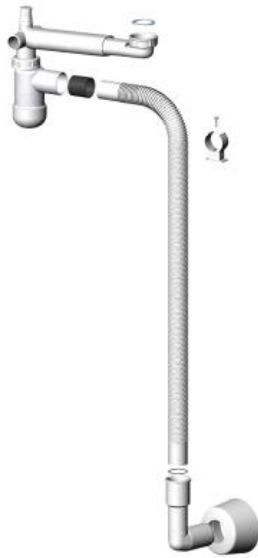

BASIN WASTE SMART FOR WALL AND FLOOR

Item number: 1265605

Water trap for vanity units. To save space, the water trap can be placed behind the drawers, against the wall. Suitable for: Sun, Shape, Eden and Edge. Can be used for both floor and wall drain connections. Can be used for both floor and wall drain connections.

Listad i Svanens
Husproduktportal

DETAILED INFORMATION

Item number		Packaging dimensions and weight	
NOBB	56169218	Package height(m)	0,200
EAN	7330027114521	Package width (m)	0,400
Standards and classifications		Package depth(m)	0,100
ETIM	EC010195	Package weight(kg)	0,700
Product dimensions and weight			
Net weight (kg)	0,7		